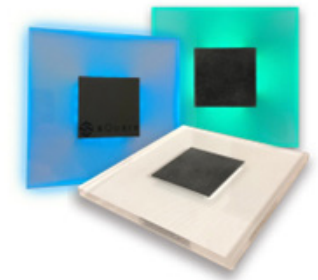

sSquare

Emotional IoT Assistant

Wall device equipped with RGB led and designed to give environmental information, such as meeting rooms occupancy, temperature, humidity, etc, referred to a circumscribed area. Through BLE, sSquare advertises area's ID, receiving back messages about the configured environmental parameters.

sSquare is seamlessly integrated into the mesh network (it can be connected either by ethernet cable - or POE - or as a Wi-Fi STA and operated as gateway, publishing messages to MQTT.

It can show - in traffic-light-mode - closed areas occupancy: if the number of people within a room/area reaches or exceeds the maximum number of people allowed in (configurable for each room), the device placed at the entrance fo the room changes light color as configured.

IoT DEVICES